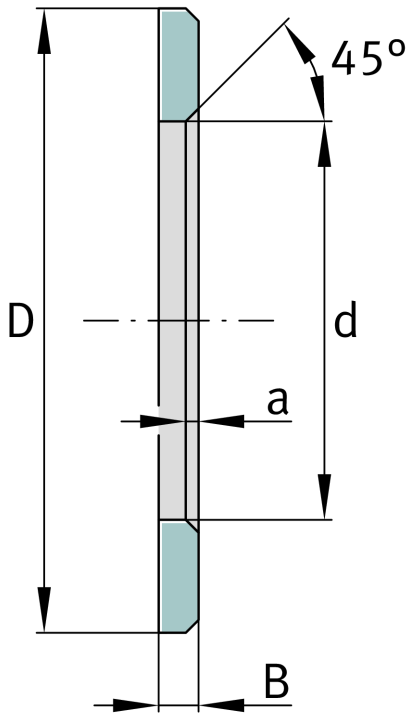


**LS4060**

Bearing washer

Schaeffler ID:  
0000551400000Bearing washers, suitable for AXK and  
K811

## Technical information

**Main Dimensions & Performance Data**

d	40 mm	Bore diameter track washer
D	60 mm	Outside diameter track washer
B	3.5 mm	Width
	45 °	Chamfer Angle
a <sub>min</sub>	1 mm	Chamfer width
	39.42 g	Weight